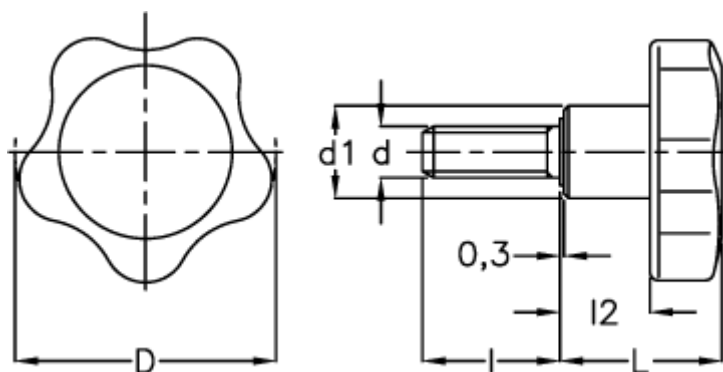

Data Sheet

Article number: 2302166243
Description: E+G Lobe knobs
VC.692/32 p-M6x20

Measures

D = 32
d1 = 14
d 6g = M6
l = 20
L = 22.5
l2 = 12.5